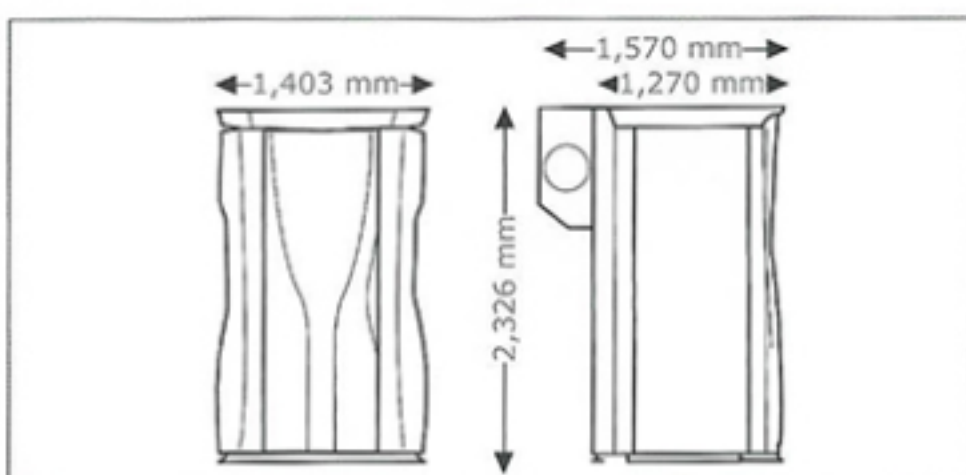

### pureENERGY 5.0

52 x 200 W (200 cm)

Nominal power: 10300 W

## Unit Dimension

closed

1,403 mm x 1,270 mm x 2,326 mm  
(length x width x height)

opened

1,403 mm x 1,825 mm x 2,326 mm  
(length x width x height)