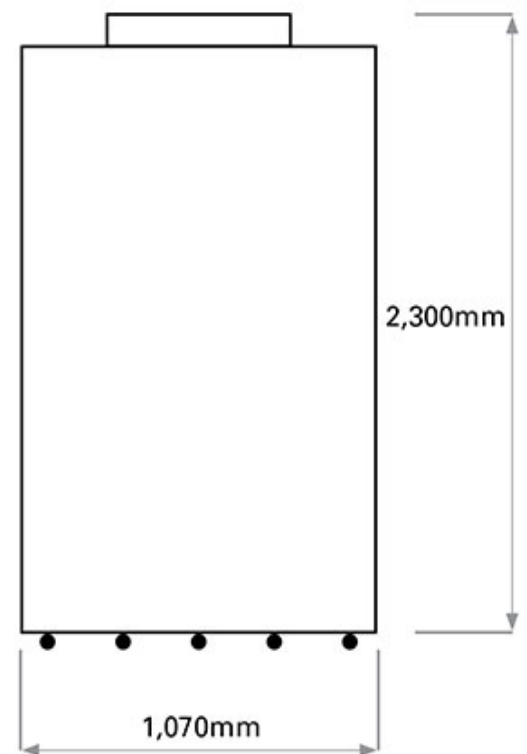

Europa

0.3vTU

TECHNICAL SPECIFICATION

Europa 0.3vTU Standard	
Lamps	48 Lamps
Lamp Wattage	160w to 250w
Body Cooling	✓
Lamp Airflow System	✓
Hour Counter	✓
Emergency Stop Button	✓
Grill Lamp Guards	✓
Intergral Speaker	✓
Adjustable Feet	✓
Exit Signage	✓
Gloss Outer Panels	✓
User Friendly Handles	✓
Signage Phase	63 amp
Three Phase	3 x 25 amp
Electricity Supply	230 (400v-50Hz)

Europa 0.3vTU Optional	
Changing Area	✓
Token Meter	✓
Limited Edition Outer Panels	✓
Acrylic Lamp Covers	✓
Delivery / Installation	✓

DIMENSIONS