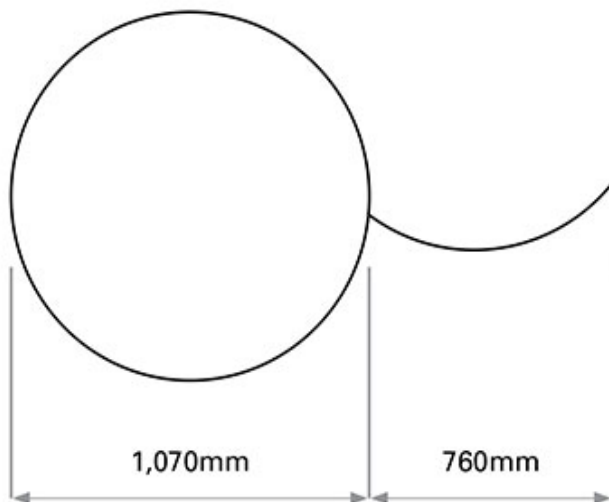

Europa

0.3vTU

TECHNICAL SPECIFICATION

Europa 0.3vTU Standard	
Lamps	48 Lamps
Lamp Wattage	160w to 250w
Body Cooling	✓
Lamp Airflow System	✓
Hour Counter	✓
Emergency Stop Button	✓
Grill Lamp Guards	✓
Intergral Speaker	✓
Adjustable Feet	✓
Exit Signage	✓
Gloss Outer Panels	✓
User Friendly Handles	✓
Signage Phase	63 amp
Three Phase	3 x 25 amp
Electricity Supply	230 (400v-50Hz)

Europa 0.3vTU Optional	
Changing Area	✓
Token Meter	✓
Limited Edition Outer Panels	✓
Acrylic Lamp Covers	✓
Delivery / Installation	✓

DIMENSIONS